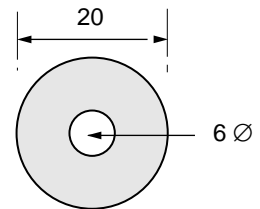

Fork brace

Moto Guzzi Le Mans I-III, replacement Marzocchi Strada
38 mm dia. forks + yokes

All measurements in mm

Spacers: 4 required

Countersunk
(countersunk Allen screws,
M6 x 40)

Sectional view (part only)