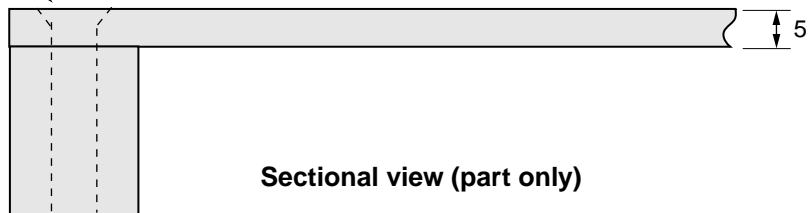

Fork brace

Moto Guzzi Le Mans I-III, replacement Marzocchi Strada
38 mm dia. forks + yokes

All measurements in mm

Spacers: 4 required

Countersunk
(countersunk Allen screws,
M6 x 40)

Sectional view (part only)