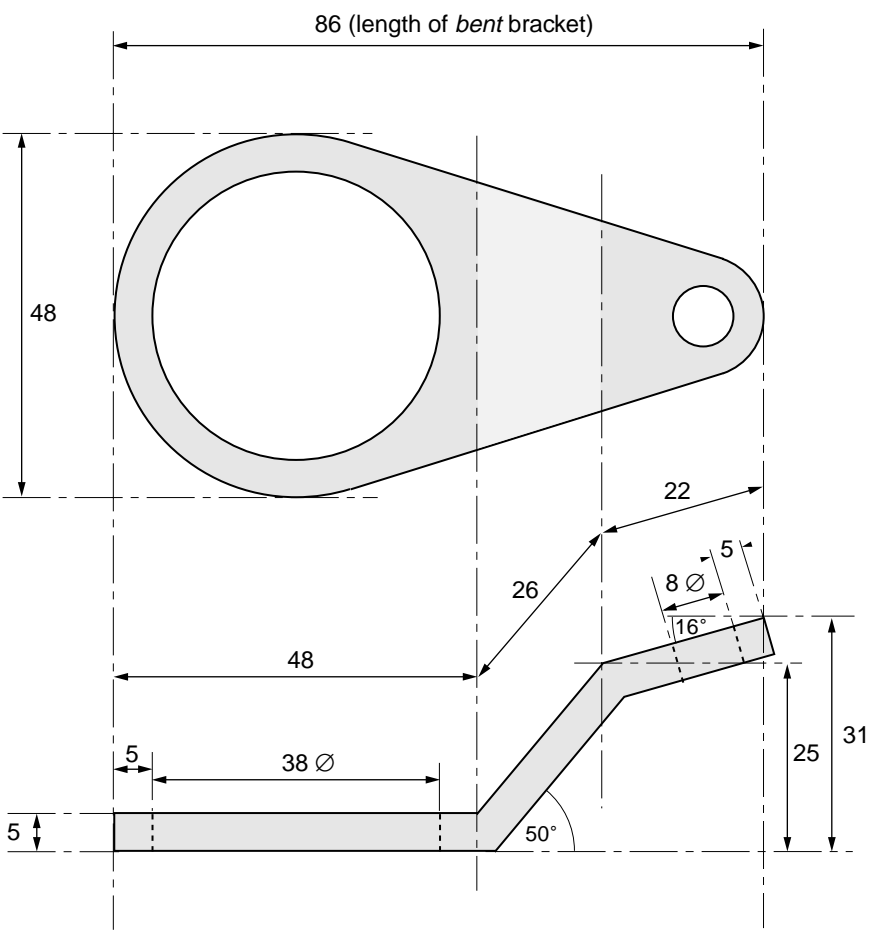

# Moto Guzzi Le Mans Special

Bracket for standard Le Mans instrument binnacle modified for 38 mm fork stanchions (e.g. Marzocchi Stradas)

- Manufacture in stainless steel
- Bend into shape
- Cosmetically sensitive (will be polished)
- Dimensions in mm